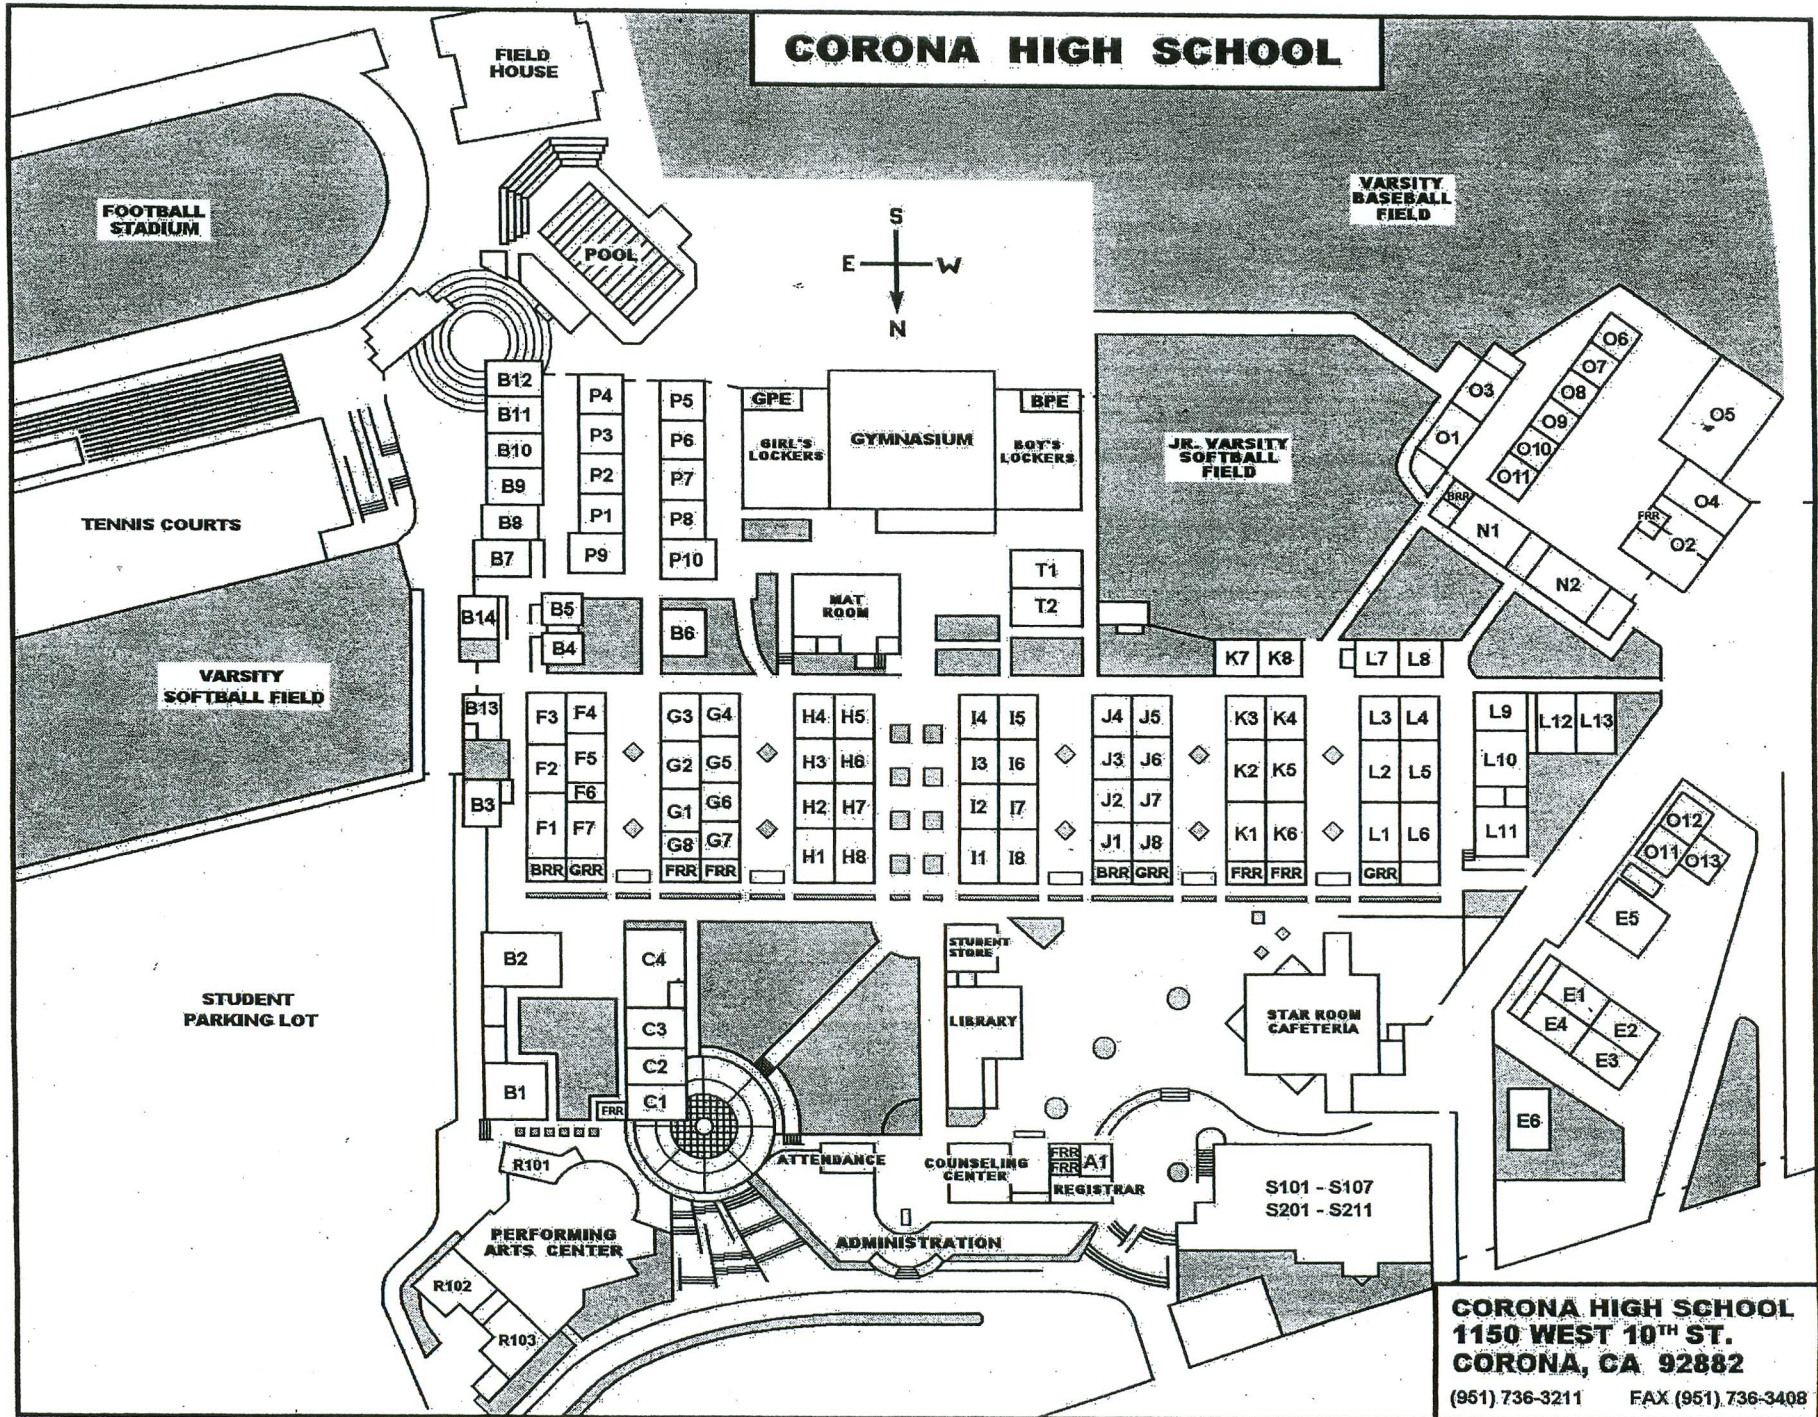

CORONA HIGH SCHOOL

CORONA HIGH SCHOOL
1150 WEST 10TH ST.
CORONA, CA 92882
 (951) 736-3211 FAX (951) 736-3408